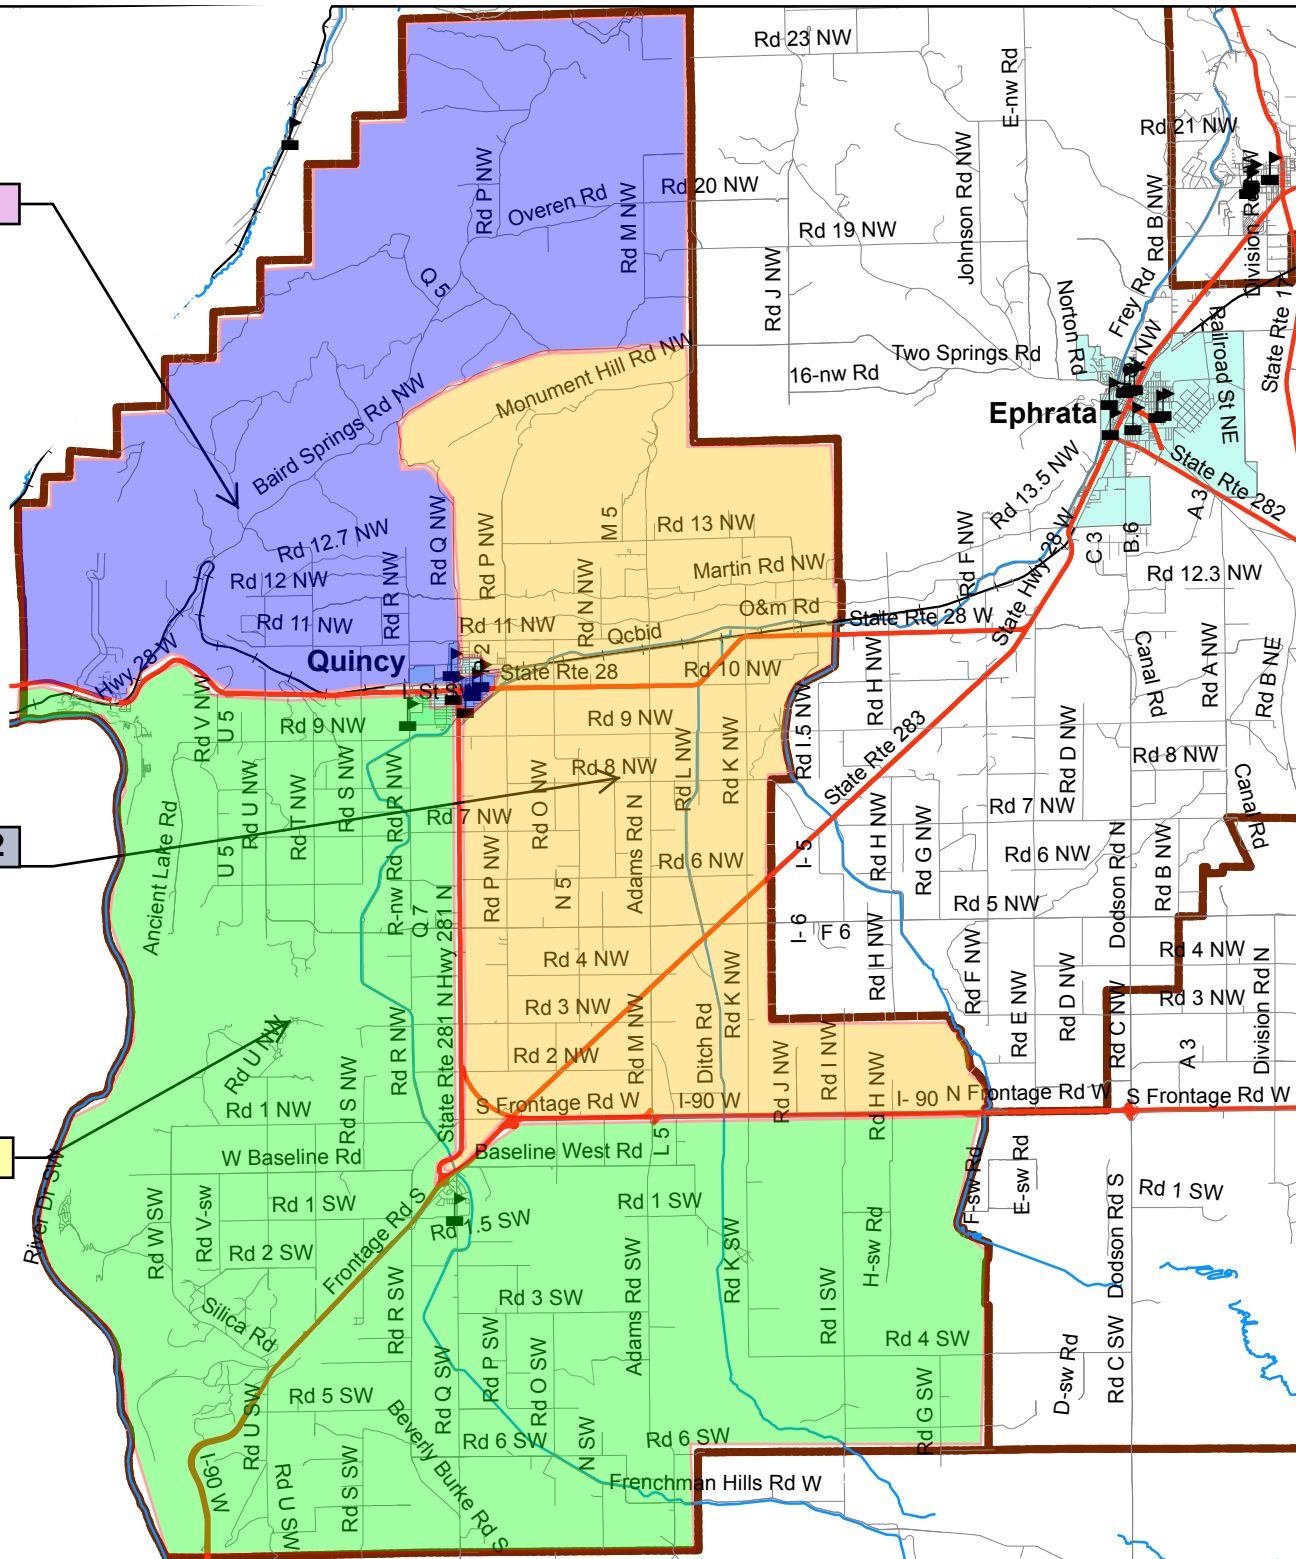

Basemap
Quincy School District
School Boundaries
2019-20

Director District 3

Director District 2

Director District 1

0 14,000 28,000 Feet